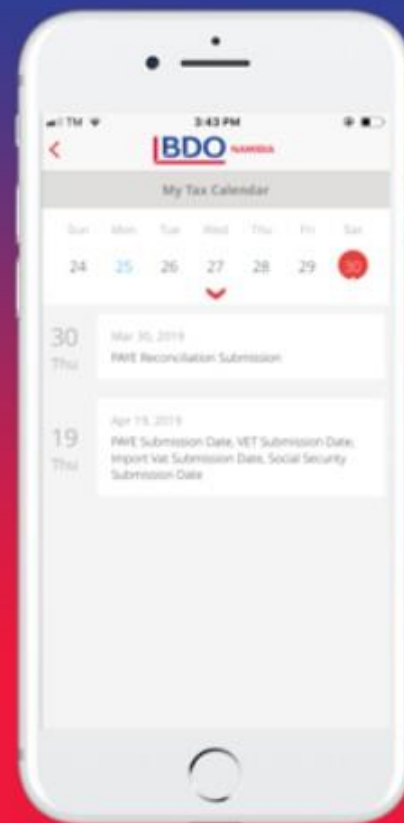

**TravelBuddy** gives support & advise, Roadside & emergency assist.

Explore & Navigate business listings, maps, guides, audioguides & walkabouts.

[www.travel.buddy.na](http://www.travel.buddy.na)

**Ziwo** - Connect to your Ziwo cloud contact center from your phone and monitor your team activity directly from your phone.

We developed a user-friendly and customizable app to help you focus on relevant KPIs and information.

[www.ziwo.io](http://www.ziwo.io)

Dubai

Tax Calculator

Tax Calendar

Tax Information